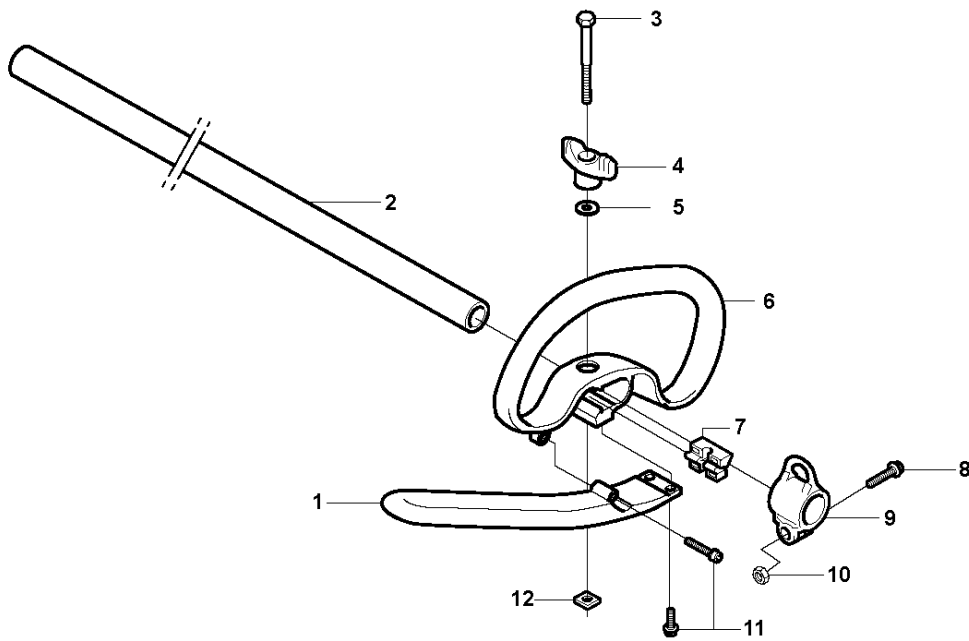

K 326LS, Lx, LDx, Rx, RJx
IGNITION & CLUTCH

IGNITION SYSTEM

326 RJX, from 2009-05

Ref	Part no.	Description	Remark	Qty	Kit
1	537 41 87-01	ELECTRONIC MODULE		1	
2	537 23 96-01	SPARK PLUG CAP		1	1
3	537 06 33-02	COVER		1	
4	537 06 44-03	COVER		1	3
5	537 09 17-01	SECURING PLATE		1	3
6	501 48 56-01	CONTACT SPRING		1	
7	503 21 71-16	SCREW IHSCT		2	
8	503 23 51-09	SPARK PLUG	Champion RCJ 6Y	1	
9	503 84 29-02	SCREW		2	
10	537 04 67-02	WASHER		1	
11	537 03 22-01	CLUTCH ASSY		1	
12	503 81 60-01	CLUTCH SPRING		1	11
13	503 84 28-01	CLUTCH SHOE		2	11
14	537 04 68-02	WASHER		1	
15	731 71 16-51	HEXAGON NUT FLANGED		1	
16	537 24 96-02	FLYWHEEL		1	

B 326LS, Lx, LDx, Rx, RJx
SHAFT & HANDLE

SHAFT & HANDLE

326 RJX, from 2009-05

Ref	Part no.	Description	Remark	Qty	Kit
1	503 99 78-01	HANDLE.J	326RJx	1	
1	503 99 78-04	HANDLE	Captive screws	1	
2	503 88 88-01	TUBE		1	
3	725 23 78-51	SCREW EHHM	326L, LS	1	
3	725 23 80-51	SCREW EHHM	326Lx,	1	
4	503 87 90-01	KNOB	326Lx	1	
5	503 23 00-61	WASHER	326L, LS	1	
6	503 87 19-03	HANDLE	326Lx	1	
6	503 87 19-08	HANDLE	Captive screws	1	
7	503 94 03-01	DISTANCE.HANDLE		1	
8	503 20 07-16	SCREW IHSCFM	326RJx	1	
9	503 94 10-01	HOOK	326RJx	1	
10	731 23 14-01	HEXAGON NUT	326RJx	1	
11	503 21 68-16	SCREW IHSCFT	326RJx	3	
11	574 18 15-01	SCREW IHSCFTO	326RJx Captive screws	3	
12	502 19 71-01	SQUARE NUT		1	
13	537 23 48-01	DRIVE SHAFT		1	
14	735 31 12-00	CIRCLIP		1	
15	537 23 75-01	CLUTCH DRUM ASSY		1	
16	537 29 48-01	LABEL		1	
17	503 79 56-01	LABEL		1	
18	537 10 10-01	LABEL	326RJx	1	