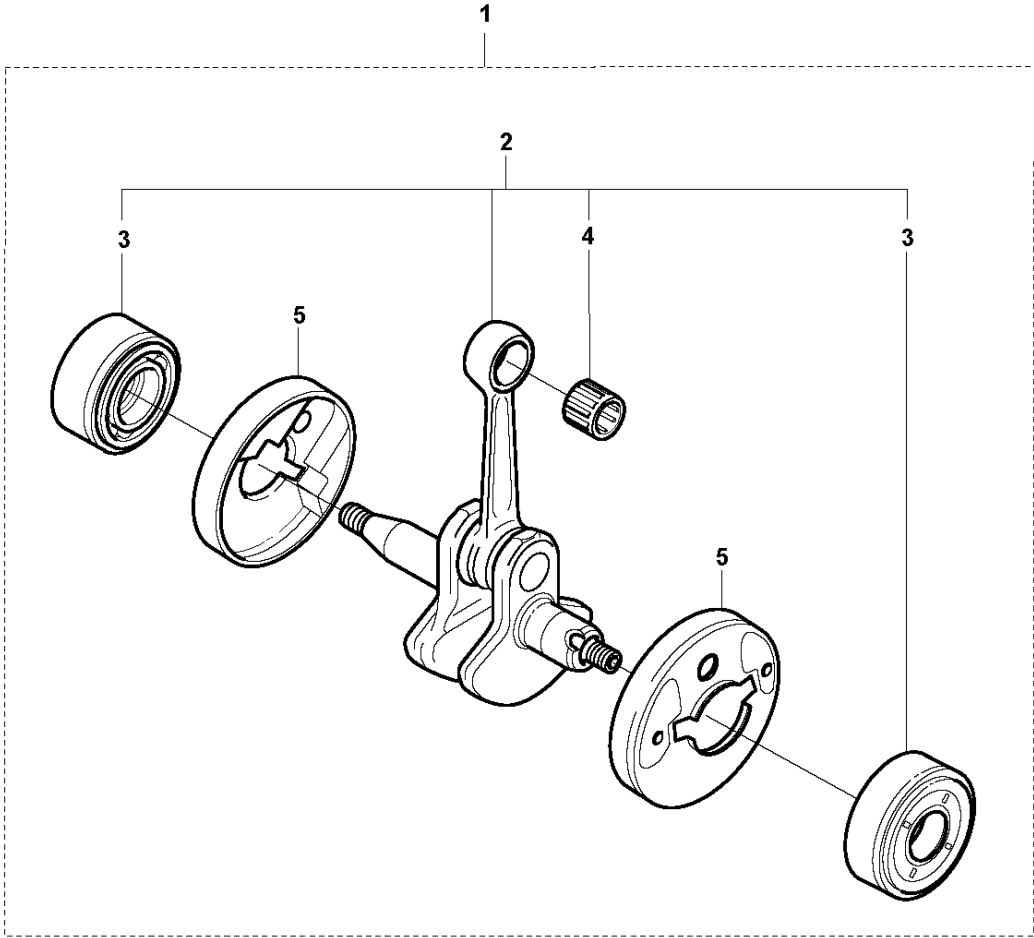

N 326LS, Lx, LDx, Rx, RJx
CRANK SHAFT

CRANKSHAFT

326 RJX, from 2009-05

Ref	Part no.	Description	Remark	Qty	Kit
1	503 85 24-74	CRANKSHAFT ASSY		1	
2	503 85 24-75	CRANKSHAFT ASSY		1	1
3	503 94 02-03	BEARING CAGE		2	1, 2
4	503 71 22-01	BEARING		1	1, 2
5	503 94 05-01	CUP		2	1