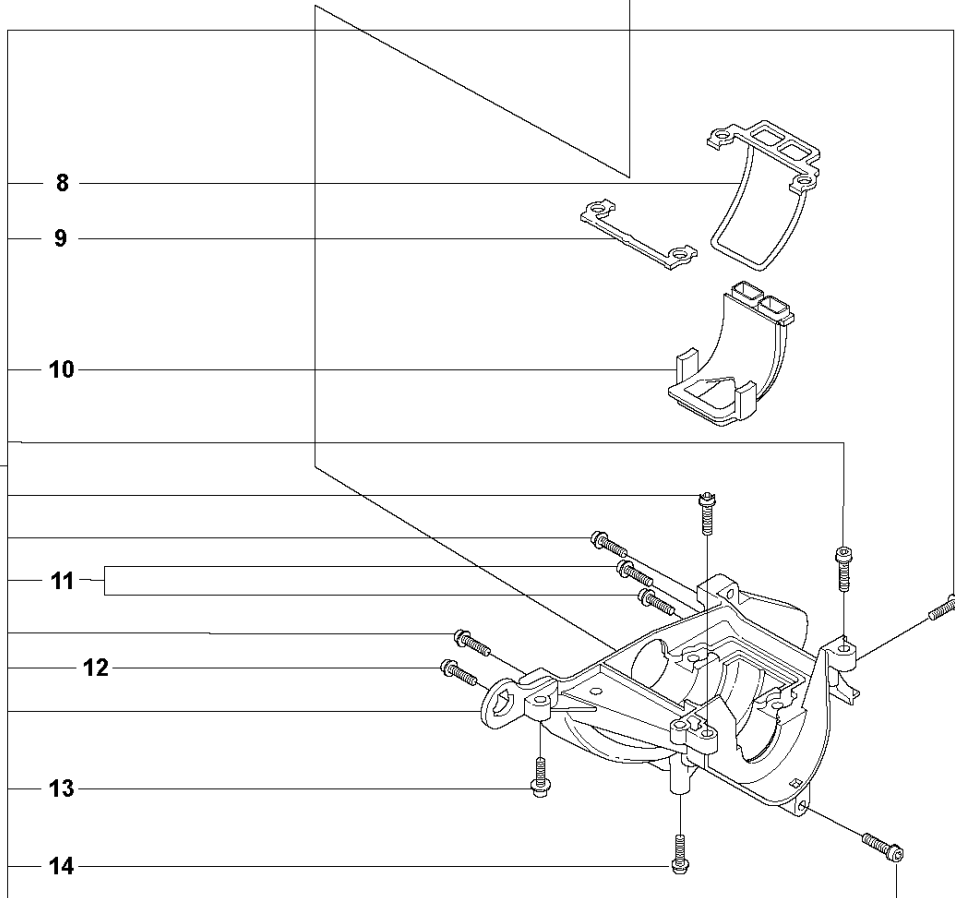

M 326LS, Lx, LDx, Rx, RJx
CRANK CASE

CRANKCASE

326 RJX, from 2009-05

Ref	Part no.	Description	Remark	Qty	Kit
1	537 30 96-01	COMPRESSION SLEEVE		1	
2	503 21 68-25	SCREW IHSCFT		2	1
3	537 04 12-07	CLUTCH COVER		1	
4	537 42 50-01	PROTECTIVE PLATE		1	3
5	503 20 03-16	SCREW IHSCFM	M5x16	1	3
6	537 07 36-01	SPRING		1	3
7	537 08 52-03	CRANKCASE		1	
8	537 06 69-01	GASKET CRANKCASE		1	7
9	537 08 85-01	GASKET		1	7
10	537 06 68-01	INSERT CRANKCASE		1	7
11	503 21 66-18	SCREW IHSCFT		1	7
12	503 20 03-16	SCREW IHSCFM	M5x16	8	7
13	503 21 77-16	SCREW IHSCFT		1	7
14	503 20 14-12	SCREW IHSCFMO		1	7