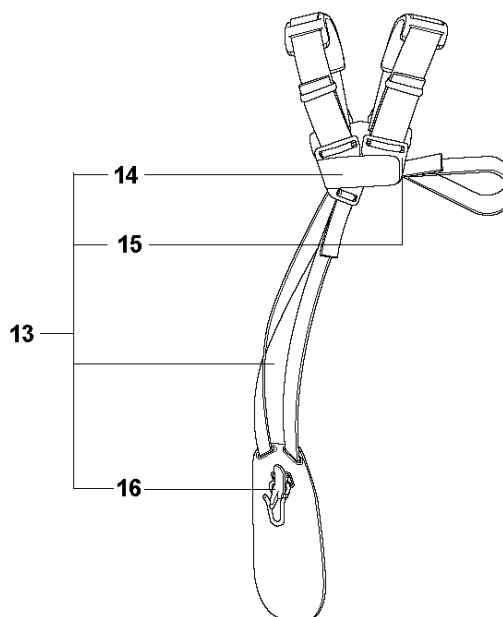

SPARE PARTS LIST

BRUSHCUTTERS/CLEARING SAWS

326 RJX, from 2009-05

R 326LS, Lx, LDx, Rx, RJx
ACCESSORIES

ACCESSORIES

326 RJX, from 2009-05

Ref	Part no.	Description	Remark	Qty	Kit
1	502 28 59-01	STOP		1	
2	502 11 46-02	SOCKET WRENCH		1	
3	501 60 02-03	SCREWDRIVER		1	
4	502 21 58-01	L-NYCKEL		1	
5	531 00 92-48	FILTER OIL	Oil Air filter	1	
6	537 35 36-01	LOOP		1	
7	537 35 01-01	LOOP		1	6
8	725 23 31-51	SCREW		1	
9	537 13 04-02	KNOB		1	
10	503 97 64-01	GREASE		1	
11	537 31 29-01	TRANSPORT GUARD	200-275 mm	1	
12	537 21 62-01	HARNESS		1	
12	537 21 62-02	HARNESS	US	1	
13	537 21 63-01	HARNESS		1	
13	537 21 63-02	HARNESS	US	1	
14	503 73 41-02	FRONT PIECE		1	13
15	503 73 41-01			1	13
16	502 02 28-02	WELT HOOK		1	13

Q 326LS, Lx, LDx, Rx, RJx
ACCESSORIES

ACCESSORIES

326 RJX, from 2009-05

Ref	Part no.	Description	Remark	Qty	Kit
1	544 04 42-10	ACCESSORY BAG	Captive screws	1	
2	573 99 43-04	SCREW IHSCFMO	Captive screws	2	1
3	574 56 80-01	CLAMP	Captive screws	1	1
4	537 29 34-01	ADAPTER		1	1
5	574 56 49-02	BLADE GUARD	Captive screws	1	1
6	503 20 03-16	SCREW IHSCFM	Captive screws	4	1
7	574 03 95-01	LOCKING NUT	Captive screws	4	1
8	503 97 71-01	TRIMMER GUARD		1	
9	503 21 07-16	SCREW IHSCFT		1	8
10	503 79 88-01	BLADE		1	8
11	503 93 42-02	COMBI GUARD		1	
12	503 21 07-16	SCREW IHSCFT		1	11
13	503 79 88-01	BLADE		1	11