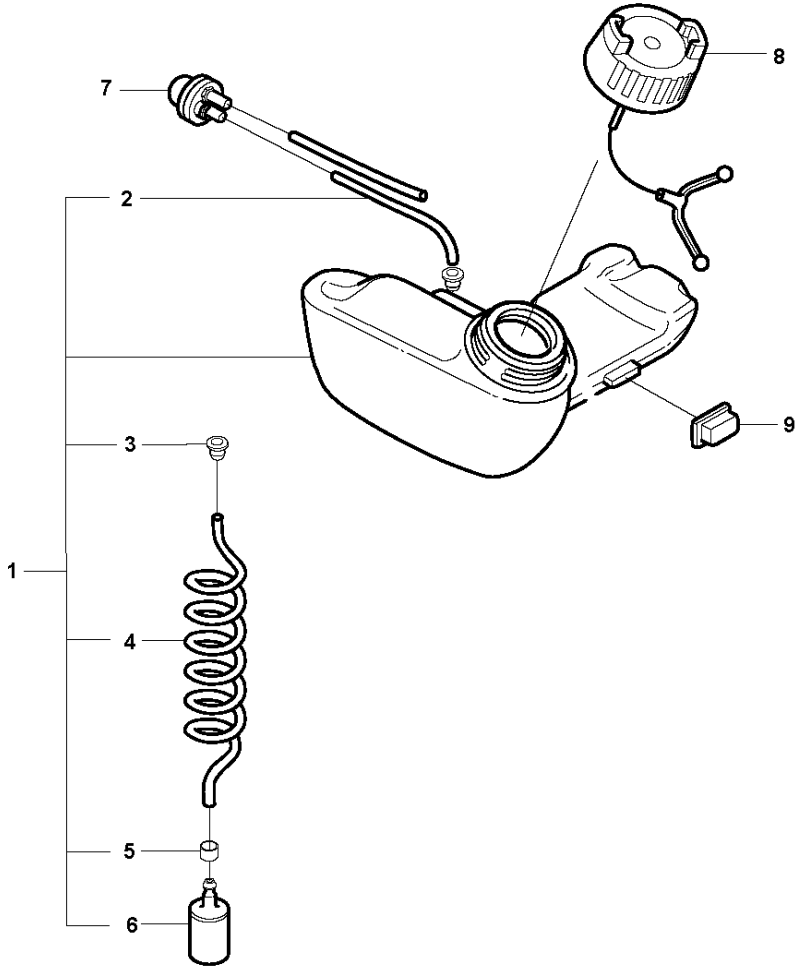

J 326LS, Lx, LDx, Rx, RJx
FUEL TANK

FUEL TANK

326 RJX, from 2009-05

Ref	Part no.	Description	Remark	Qty	Kit
1	537 06 86-02	FUEL TANK		1	
2	537 04 24-01	FUEL HOSE		2	1
3	503 73 58-01	BUSHING		2	1
4	544 32 50-01	FUEL HOSE		1	1
5	504 02 24-01	HOSE CLAMP		1	1
6	503 44 32-01	FILTER		1	1
7	503 93 66-01	PRIMER HOUSING		1	
8	544 88 97-02	TANK CAP		1	
9	503 91 10-01	SUSPENSION		4