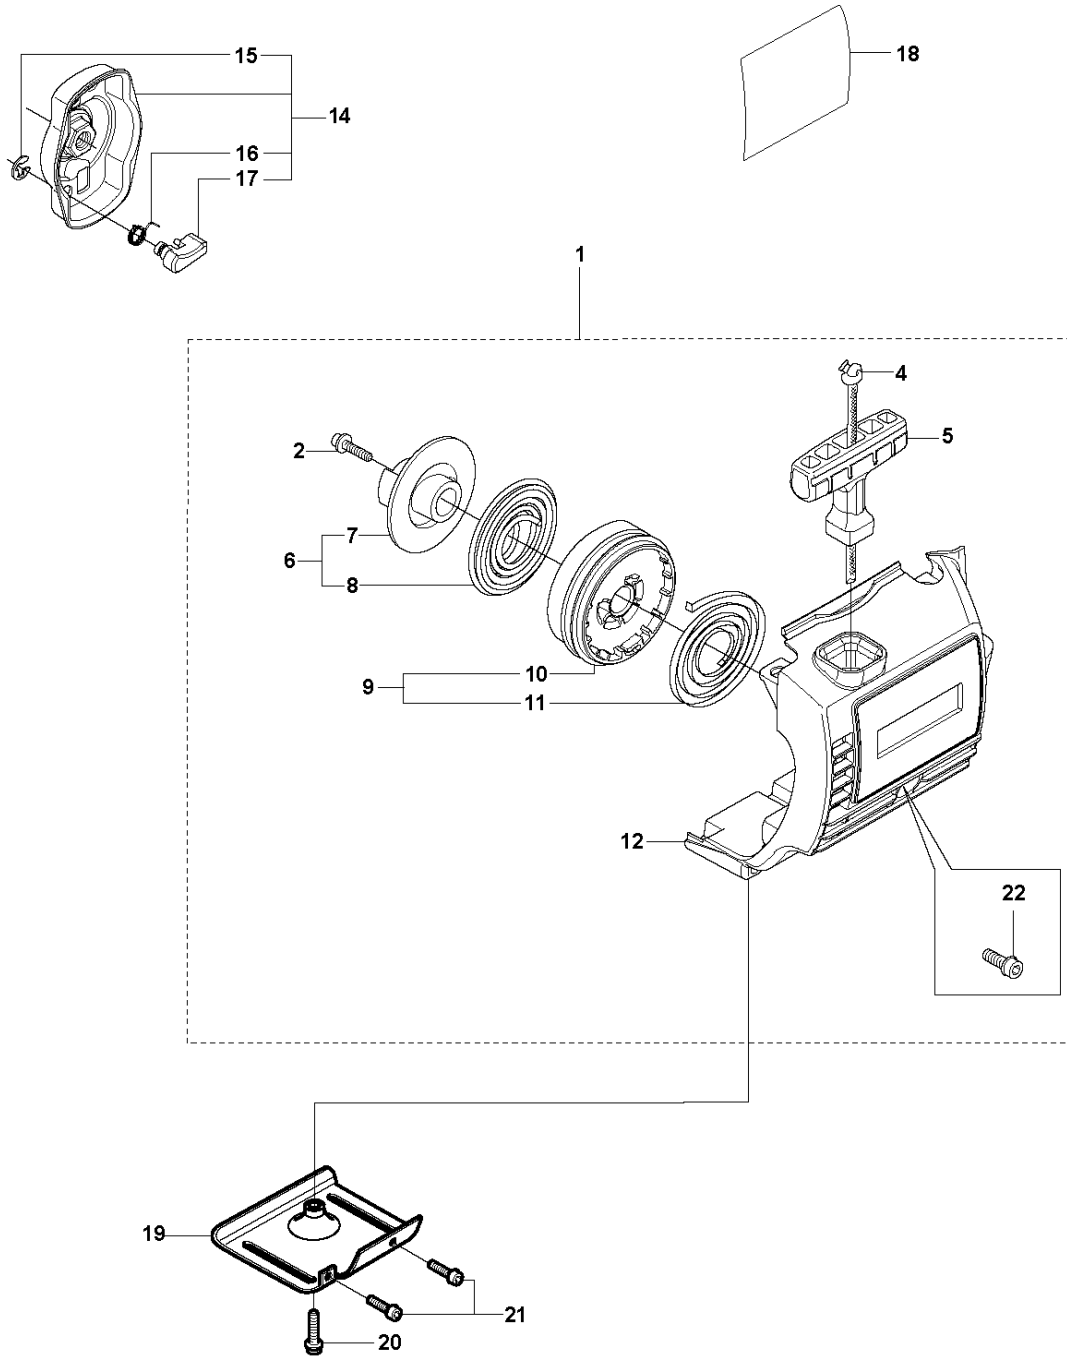

H2 326Lx, LDx, Rx, RJx STARTER

STARTER

326 RJX, from 2009-05

Ref	Part no.	Description	Remark	Qty	Kit
1	544 07 11-03	STARTER ASSY	captive scews	1	
2	503 21 77-25	SCREW IH SCT		1	1
4	503 85 89-01	STARTER CORD		1	1
5	537 00 84-01	STARTER HANDLE		1	1
6	502 08 24-01	DRIVER		1	1
7	544 03 87-02	DRIVER		1	1
8	544 03 88-02	SPRING		1	1
9	544 16 65-01	STARTER PULLEY ASSY		1	1
10	544 03 86-01	STARTER PULLEY		1	1
11	503 85 90-01	RECOIL SPRING		1	1
12	537 41 16-02	STARTER HOUSING	captive scews	1	1
14	503 87 33-05	STARTER PAWL BRIDGE		1	
15	735 31 08-20	E-CLIP		2	14
16	503 87 36-01	SPRING		2	14
17	503 87 35-02	STARTER PAWL		2	14
18	537 35 34-31	LABEL	326Lx	1	
18	537 35 34-33	LABEL	326Rx	1	
18	537 35 34-32	LABEL	326LDx	1	
18	537 35 34-34	LABEL	326RJx	1	
19	537 03 41-01	PROTECTIVE PLATE		1	
20	503 20 03-16	SCREW IH SCFM		1	
21	503 21 66-18	SCREW IH SCT		1	
22	574 47 70-03	SCREW IH SCFMO	captive scews	1