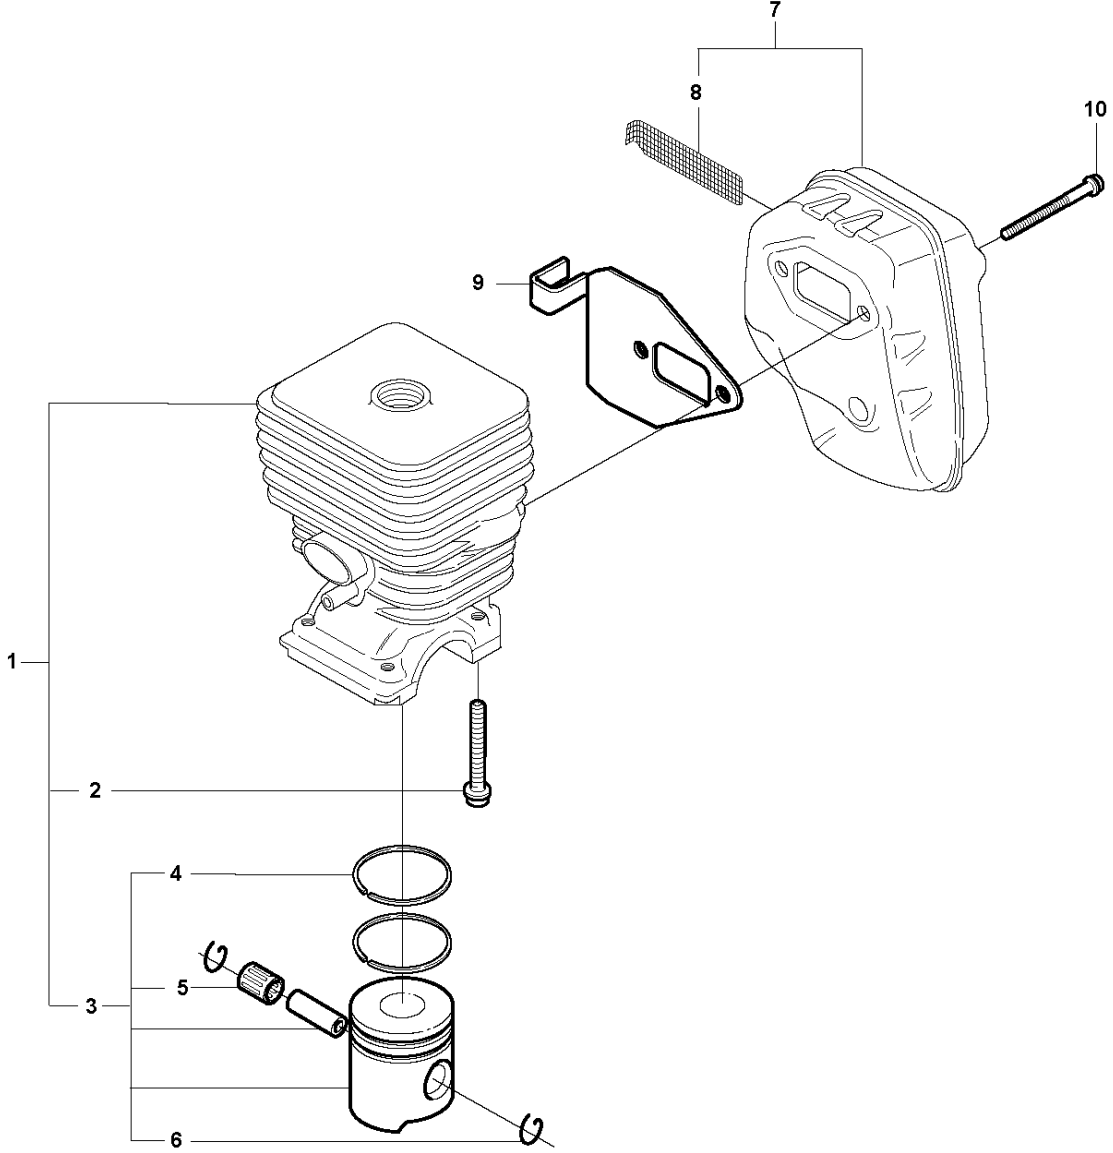

L 326LS, Lx, LDx, Rx, RJx
CYLINDER PISTON & MUFFLER

CYLINDER, PISTON & MUFFLER

326 RJX, from 2009-05

Ref	Part no.	Description	Remark	Qty	Kit
1	537 08 51-02	PISTON	Ø=34mm	1	
2	503 20 07-35	SCREW IHSCFM		4	1
3	537 40 59-02	PISTON		1	1
4	537 40 62-01	PISTON RING		2	3
5	503 71 22-01	BEARING		1	3
6	737 44 08-00	CIRCLIP		2	3
7	537 22 17-03	MUFFLER ASSY	Cat.	1	
8	537 22 18-01	SPARK ARRESTOR SCREEN		1	7
9	537 01 41-01	GASKET		1	
10	503 20 29-56	SCREW IHSCFM		3