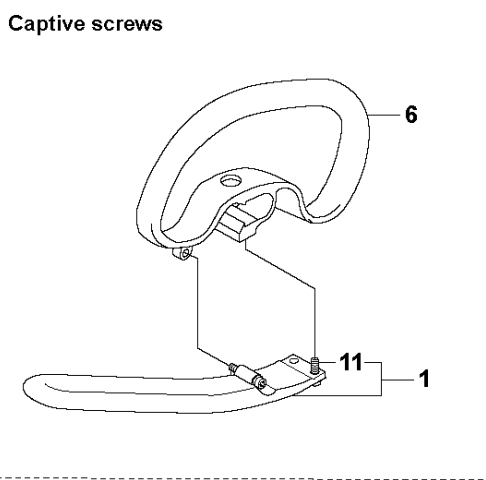

B 326LS, Lx, LDx, Rx, RJx
SHAFT & HANDLE

SHAFT & HANDLE

326 RJX, from 2009-05

Ref	Part no.	Description	Remark	Qty	Kit
1	503 99 78-01	HANDLE.J	326RJx	1	
1	503 99 78-04	HANDLE	Captive screws	1	
2	503 88 88-01	TUBE		1	
3	725 23 78-51	SCREW EHHM	326L, LS	1	
3	725 23 80-51	SCREW EHHM	326Lx,	1	
4	503 87 90-01	KNOB	326Lx	1	
5	503 23 00-61	WASHER	326L, LS	1	
6	503 87 19-03	HANDLE	326Lx	1	
6	503 87 19-08	HANDLE	Captive screws	1	
7	503 94 03-01	DISTANCE.HANDLE		1	
8	503 20 07-16	SCREW IHSCFM	326RJx	1	
9	503 94 10-01	HOOK	326RJx	1	
10	731 23 14-01	HEXAGON NUT	326RJx	1	
11	503 21 68-16	SCREW IHSCFT	326RJx	3	
11	574 18 15-01	SCREW IHSCFTO	326RJx Captive screws	3	
12	502 19 71-01	SQUARE NUT		1	
13	537 23 48-01	DRIVE SHAFT		1	
14	735 31 12-00	CIRCLIP		1	
15	537 23 75-01	CLUTCH DRUM ASSY		1	
16	537 29 48-01	LABEL		1	
17	503 79 56-01	LABEL		1	
18	537 10 10-01	LABEL	326RJx	1