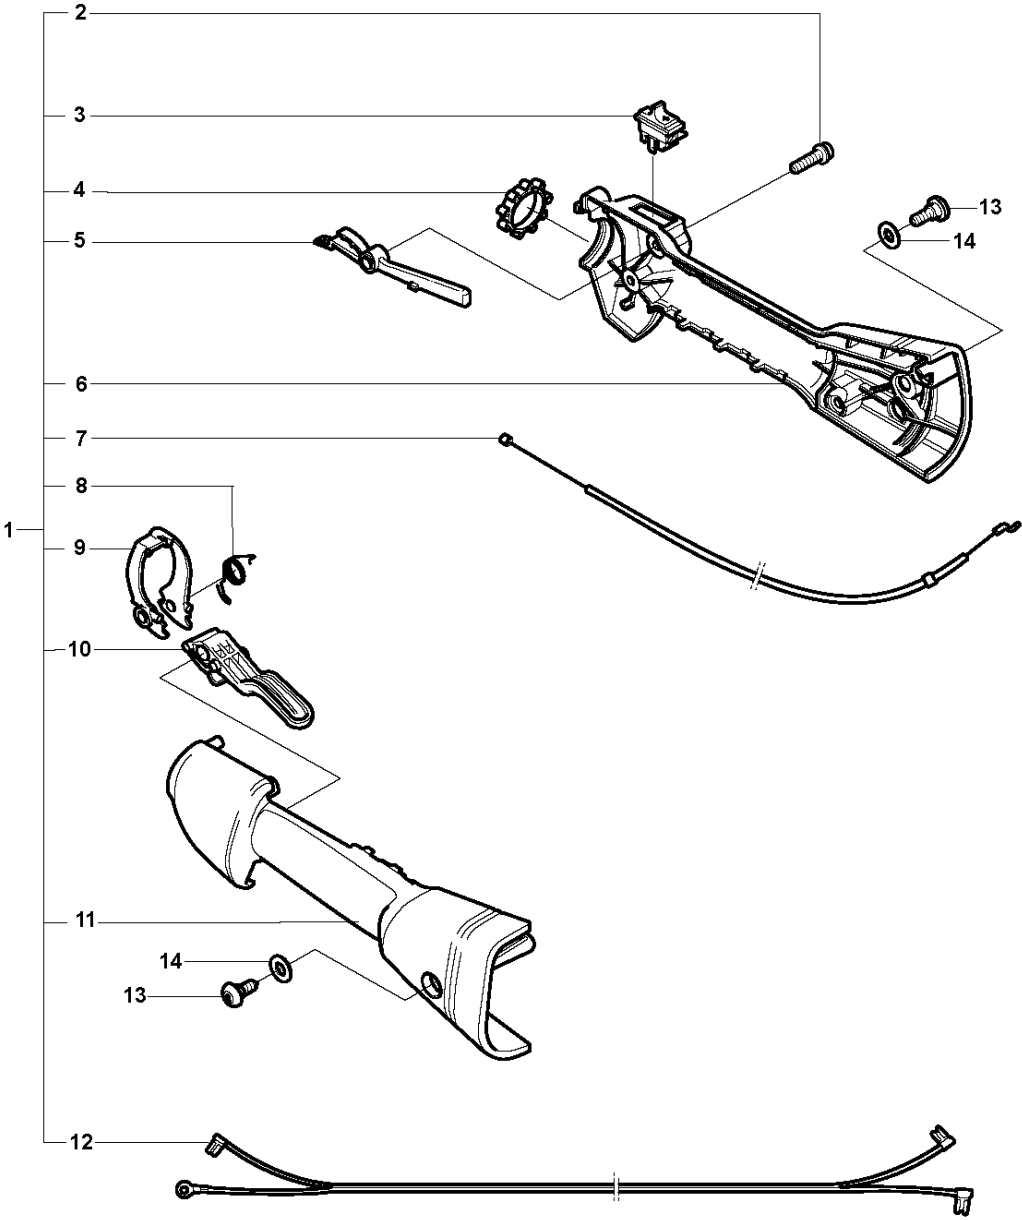

E1 326LS, Lx, LDx, Rx, RJx
THROTTLE CONTROLS

THROTTLE CONTROLS

326 RJX, from 2009-05

Ref	Part no.	Description	Remark	Qty	Kit
1	503 85 29-02	HANDLE		1	
2	503 21 66-18	SCREW IH SCT		5	1
3	537 41 90-01	SWITCH		1	1
4	503 96 14-01	VIBRATION ABSORBER	326L, Lx, LS, LDx	1	1
5	503 87 80-01	THROTTLE LOCKOUT		1	1
6	503 99 55-02	HANDLE HALF RIGHT	326Lx, LDx	1	1
6	503 99 55-01	HANDLE HALF RIGHT	326L, LS	1	
7	544 17 17-03	THROTTLE WIRE ASSY		1	1
8	537 01 13-01	RECOIL SPRING		1	1
9	503 91 81-01	THROTTLE LEVER		1	1
10	503 87 79-03	THROTTLE TRIGGER		1	
11	503 99 56-02	HANDLE HALF	326Lx, LDx	1	1
11	503 99 56-01	HANDLE HALF	326L, LS	1	
12	537 41 42-01	SHORT CIRCUIT CABLE		1	1
13	503 96 13-01	SCREW		2	
14	740 42 06-00	O-RING		2