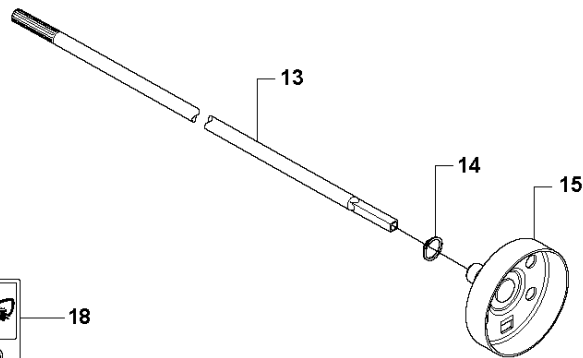

B 326LS, Lx, LDx, Rx, RJx
SHAFT & HANDLE

SHAFT & HANDLE

326 RJX, from 2009-05

Ref	Part no.	Description	Remark	Qty	Kit
1	503 99 78-01	HANDLE.J	326RJx	1	
1	503 99 78-04	HANDLE	Captive screws	1	
2	503 88 88-01	TUBE		1	
3	725 23 78-51	SCREW EHHM	326L, LS	1	
3	725 23 80-51	SCREW EHHM	326Lx,	1	
4	503 87 90-01	KNOB	326Lx	1	
5	503 23 00-61	WASHER	326L, LS	1	
6	503 87 19-03	HANDLE	326Lx	1	
6	503 87 19-08	HANDLE	Captive screws	1	
7	503 94 03-01	DISTANCE.HANDLE		1	
8	503 20 07-16	SCREW IHSCFM	326RJx	1	
9	503 94 10-01	HOOK	326RJx	1	
10	731 23 14-01	HEXAGON NUT	326RJx	1	
11	503 21 68-16	SCREW IHSCFT	326RJx	3	
11	574 18 15-01	SCREW IHSCFTO	326RJx Captive screws	3	
12	502 19 71-01	SQUARE NUT		1	
13	537 23 48-01	DRIVE SHAFT		1	
14	735 31 12-00	CIRCLIP		1	
15	537 23 75-01	CLUTCH DRUM ASSY		1	
16	537 29 48-01	LABEL		1	
17	503 79 56-01	LABEL		1	
18	537 10 10-01	LABEL	326RJx	1