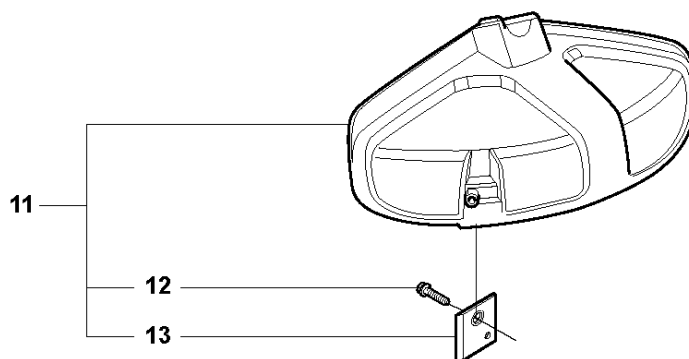

Q 326LS, Lx, LDx, Rx, RJx
ACCESSORIES

ACCESSORIES

326 RJX, from 2009-05

Ref	Part no.	Description	Remark	Qty	Kit
1	544 04 42-10	ACCESSORY BAG	Captive screws	1	
2	573 99 43-04	SCREW IHSCFMO	Captive screws	2	1
3	574 56 80-01	CLAMP	Captive screws	1	1
4	537 29 34-01	ADAPTER		1	1
5	574 56 49-02	BLADE GUARD	Captive screws	1	1
6	503 20 03-16	SCREW IHSCFM	Captive screws	4	1
7	574 03 95-01	LOCKING NUT	Captive screws	4	1
8	503 97 71-01	TRIMMER GUARD		1	
9	503 21 07-16	SCREW IHSCFT		1	8
10	503 79 88-01	BLADE		1	8
11	503 93 42-02	COMBI GUARD		1	
12	503 21 07-16	SCREW IHSCFT		1	11
13	503 79 88-01	BLADE		1	11