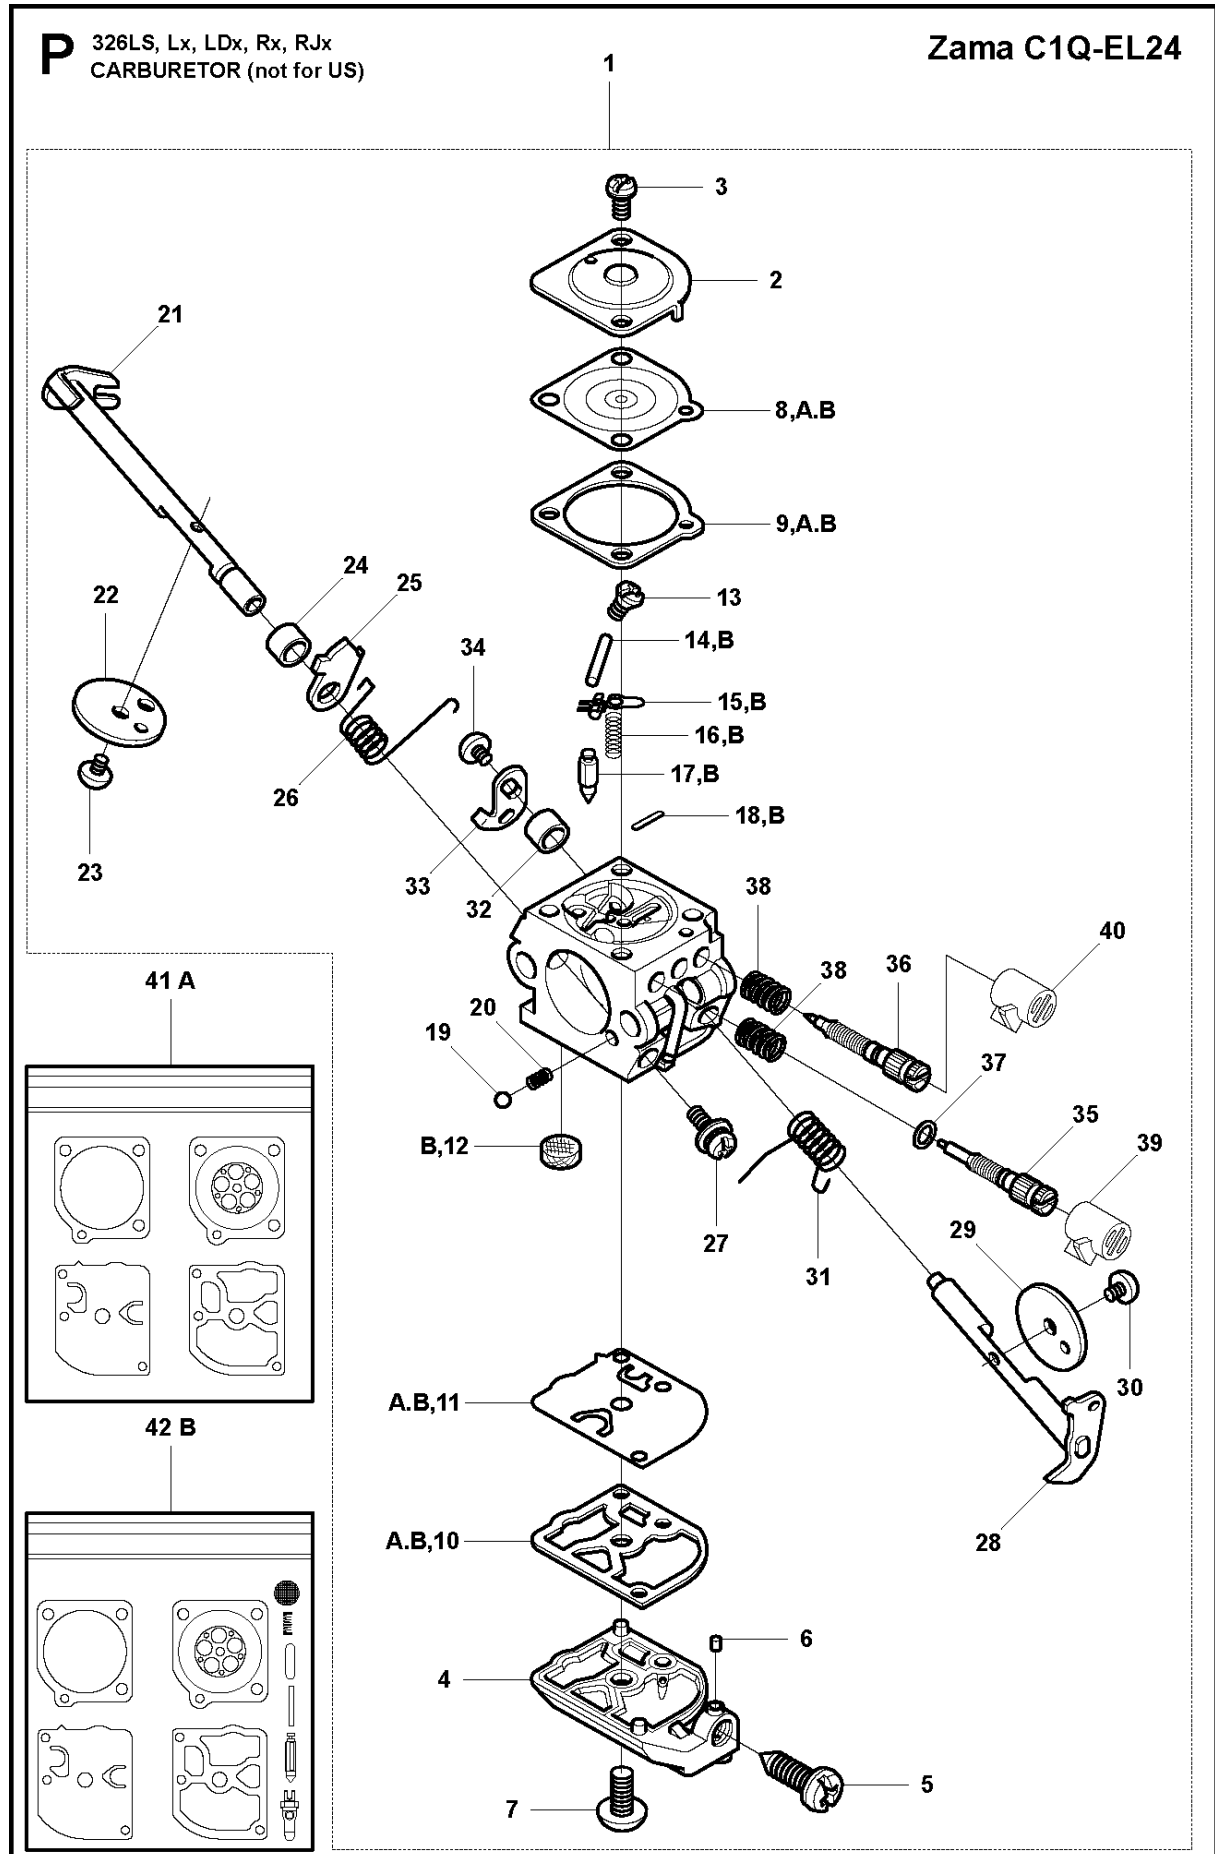

A 326LS, Lx, LDx, Rx, RJx
BEVEL GEAR

BEVEL GEAR

326 RJX, from 2009-05

Ref	Part no.	Description	Remark	Qty	Kit
1	537 33 38-02	BEVEL GEAR		1	
2	503 85 63-01	NUT		1	1
3	537 28 56-01	SUPPORT FLANGE		1	1
4	537 29 26-01	CUP		1	1
5	537 23 49-01	DRIVER ASSY		1	1
6	735 31 28-10	CIRCLIP		1	1
7	503 25 24-01	BALL BEARING		1	1
8	738 21 98-00	BALL BEARING		1	1
9	503 20 15-01	SCREW IHHM		1	1
10	503 20 14-12	SCREW IHSCFMO		1	1
11	503 20 07-25	SCREW IHSCFM		1	1
12	738 21 99-00	BALL BEARING		1	1
13	738 21 99-02	BALL BEARING		1	1
14	735 31 11-00	CIRCLIP		1	1
15	735 31 25-10	CIRCLIP		1	1
16	574 30 69-01	CLAMP		1	
17	503 20 07-12	SCREW IHSCFM		1	16
18	725 23 70-51	SCREW		1	16

Ref	Part no.	Description	Remark	Qty	Kit
1	503 28 34-01	CARBURETTOR	Zama C1Q-EL24 (Not for US)	1	
2	503 97 43-01	COVER		1	1
3	503 48 05-01	SCREW		2	1
4	537 02 02-01	COVER		1	1
5	537 02 07-01	SCREW		1	1
6	503 48 11-01	PIECE		1	1
7	503 47 96-01	SCREW		1	1
8	537 04 89-01	DIAPHRAGM		1	1,A,B
9	537 02 04-01	GASKET		1	1,A,B
10	537 02 01-01	GASKET PUMP		1	1,A,B
11	537 02 00-01	DIAPHRAGM PUMP		1	1,A,B
12	503 53 57-01	STRAINER		1	1,B
13	503 48 01-01	SCREW		1	1
14	503 48 00-01	PIN RETAINING SCREW		1	1,B
15	503 66 59-01	LEVER		1	1,B
16	537 02 03-01	SPRING		1	1,B
17	503 47 97-01	VALVE		1	1,B
18	537 02 08-01	PLUG		1	1,B
19	537 01 25-01	BALL		1	1
20	537 01 26-01	SPRING		1	1
21	537 02 09-01	SHAFT ASSY		1	1
22	537 37 03-01	VALVE		1	1
23	503 48 18-01	SCREW		1	1
24	503 48 19-01	COLLAR		1	1
25	537 04 90-01	LEVER		1	1
26	537 02 10-01	SPRING		1	1
27	503 75 53-01	SCREW		1	1
28	537 01 96-01	SHAFT ASSY		1	1
29	537 01 99-01	VALVE		1	1
30	503 47 92-01	SCREW		1	1
31	537 01 97-01	SPRING		1	1
32	503 47 89-01	COLLAR		1	1
33	537 01 98-01	LEVER		1	1
34	503 47 90-01	SCREW		1	1
35	537 02 06-01	SCREW		1	1
36	537 12 78-01	SCREW		1	1
37	503 97 40-01	WASHER		1	1
38	503 48 08-01	SPRING		1	1
39	537 02 16-01	LIMITER CAP		1	1
40	537 02 16-01	LIMITER CAP		1	1
41	531 00 45-52	GASKET KIT		1	
42	531 00 45-53	SET		1	