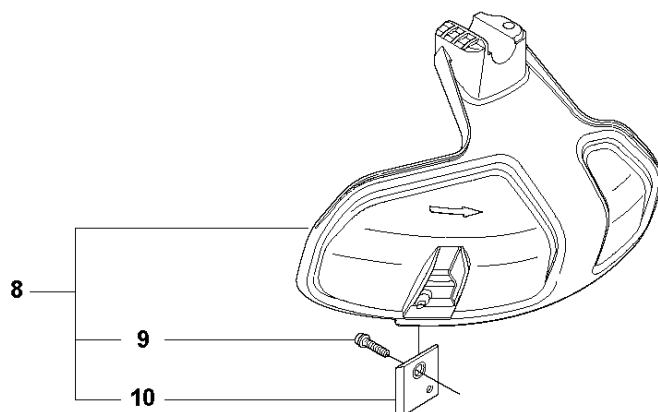

Q 326LS, Lx, LDx, Rx, RJx
ACCESSORIES

ACCESSORIES

326 RJX, from 2009-05

Ref	Part no.	Description	Remark	Qty	Kit
1	544 04 42-10	ACCESSORY BAG	Captive screws	1	
2	573 99 43-04	SCREW IHSCFMO	Captive screws	2	1
3	574 56 80-01	CLAMP	Captive screws	1	1
4	537 29 34-01	ADAPTER		1	1
5	574 56 49-02	BLADE GUARD	Captive screws	1	1
6	503 20 03-16	SCREW IHSCFM	Captive screws	4	1
7	574 03 95-01	LOCKING NUT	Captive screws	4	1
8	503 97 71-01	TRIMMER GUARD		1	
9	503 21 07-16	SCREW IHSCFT		1	8
10	503 79 88-01	BLADE		1	8
11	503 93 42-02	COMBI GUARD		1	
12	503 21 07-16	SCREW IHSCFT		1	11
13	503 79 88-01	BLADE		1	11