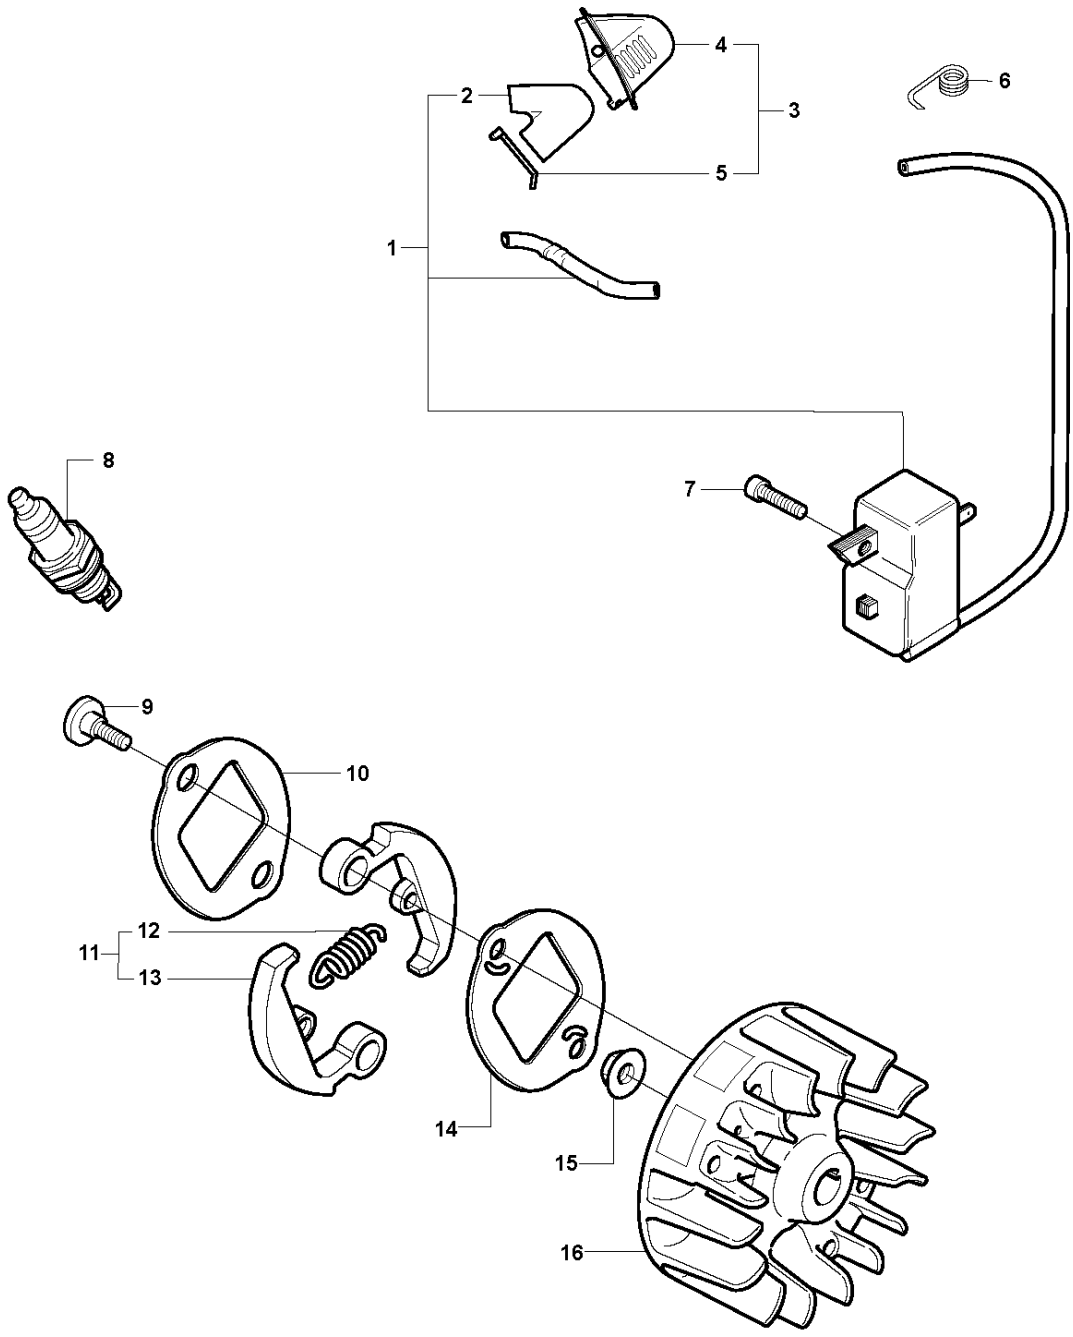

K 326LS, Lx, LDx, Rx, RJx
IGNITION & CLUTCH

IGNITION SYSTEM

326 RJX, from 2009-05

Ref	Part no.	Description	Remark	Qty	Kit
1	537 41 87-01	ELECTRONIC MODULE		1	
2	537 23 96-01	SPARK PLUG CAP		1	1
3	537 06 33-02	COVER		1	
4	537 06 44-03	COVER		1	3
5	537 09 17-01	SECURING PLATE		1	3
6	501 48 56-01	CONTACT SPRING		1	
7	503 21 71-16	SCREW IHSCT		2	
8	503 23 51-09	SPARK PLUG	Champion RCJ 6Y	1	
9	503 84 29-02	SCREW		2	
10	537 04 67-02	WASHER		1	
11	537 03 22-01	CLUTCH ASSY		1	
12	503 81 60-01	CLUTCH SPRING		1	11
13	503 84 28-01	CLUTCH SHOE		2	11
14	537 04 68-02	WASHER		1	
15	731 71 16-51	HEXAGON NUT FLANGED		1	
16	537 24 96-02	FLYWHEEL		1