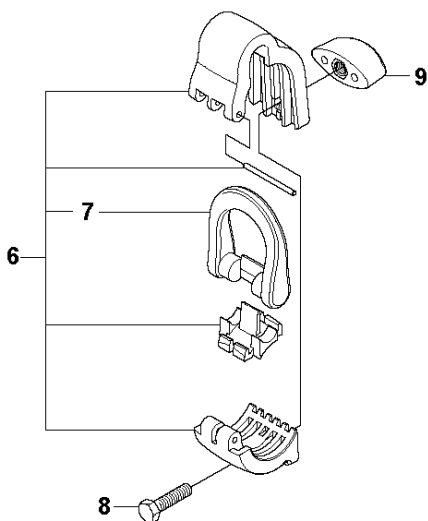

SPARE PARTS LIST

BRUSHCUTTERS/CLEARING SAWS

326 RJX, from 2009-05

R 326LS, Lx, LDx, Rx, RJx
ACCESSORIES

ACCESSORIES

326 RJX, from 2009-05

Ref	Part no.	Description	Remark	Qty	Kit
1	502 28 59-01	STOP		1	
2	502 11 46-02	SOCKET WRENCH		1	
3	501 60 02-03	SCREWDRIVER		1	
4	502 21 58-01	L-NYCKEL		1	
5	531 00 92-48	FILTER OIL	Oil Air filter	1	
6	537 35 36-01	LOOP		1	
7	537 35 01-01	LOOP		1	6
8	725 23 31-51	SCREW		1	
9	537 13 04-02	KNOB		1	
10	503 97 64-01	GREASE		1	
11	537 31 29-01	TRANSPORT GUARD	200-275 mm	1	
12	537 21 62-01	HARNESS		1	
12	537 21 62-02	HARNESS	US	1	
13	537 21 63-01	HARNESS		1	
13	537 21 63-02	HARNESS	US	1	
14	503 73 41-02	FRONT PIECE		1	13
15	503 73 41-01			1	13
16	502 02 28-02	WELT HOOK		1	13

Q 326LS, Lx, LDx, Rx, RJx
ACCESSORIES

ACCESSORIES

326 RJX, from 2009-05

Ref	Part no.	Description	Remark	Qty	Kit
1	544 04 42-10	ACCESSORY BAG	Captive screws	1	
2	573 99 43-04	SCREW IHSCFMO	Captive screws	2	1
3	574 56 80-01	CLAMP	Captive screws	1	1
4	537 29 34-01	ADAPTER		1	1
5	574 56 49-02	BLADE GUARD	Captive screws	1	1
6	503 20 03-16	SCREW IHSCFM	Captive screws	4	1
7	574 03 95-01	LOCKING NUT	Captive screws	4	1
8	503 97 71-01	TRIMMER GUARD		1	
9	503 21 07-16	SCREW IHSCFT		1	8
10	503 79 88-01	BLADE		1	8
11	503 93 42-02	COMBI GUARD		1	
12	503 21 07-16	SCREW IHSCFT		1	11
13	503 79 88-01	BLADE		1	11