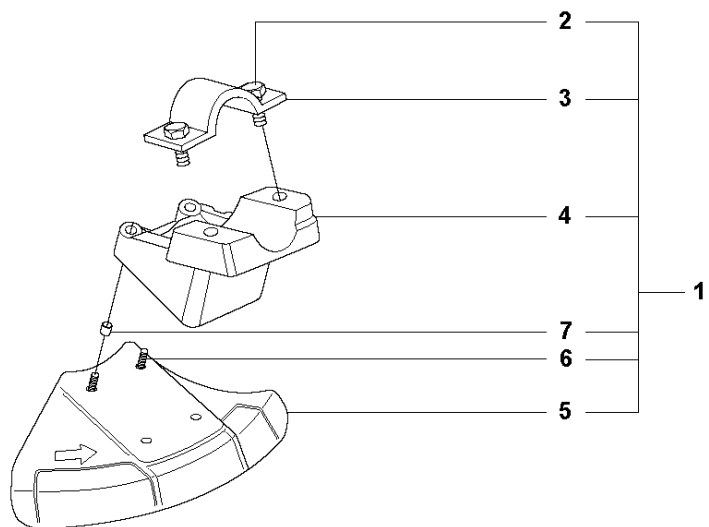

Q 326LS, Lx, LDx, Rx, RJx
ACCESSORIES

ACCESSORIES

326 RJX, from 2009-05

Ref	Part no.	Description	Remark	Qty	Kit
1	544 04 42-10	ACCESSORY BAG	Captive screws	1	
2	573 99 43-04	SCREW IHSCFMO	Captive screws	2	1
3	574 56 80-01	CLAMP	Captive screws	1	1
4	537 29 34-01	ADAPTER		1	1
5	574 56 49-02	BLADE GUARD	Captive screws	1	1
6	503 20 03-16	SCREW IHSCFM	Captive screws	4	1
7	574 03 95-01	LOCKING NUT	Captive screws	4	1
8	503 97 71-01	TRIMMER GUARD		1	
9	503 21 07-16	SCREW IHSCFT		1	8
10	503 79 88-01	BLADE		1	8
11	503 93 42-02	COMBI GUARD		1	
12	503 21 07-16	SCREW IHSCFT		1	11
13	503 79 88-01	BLADE		1	11