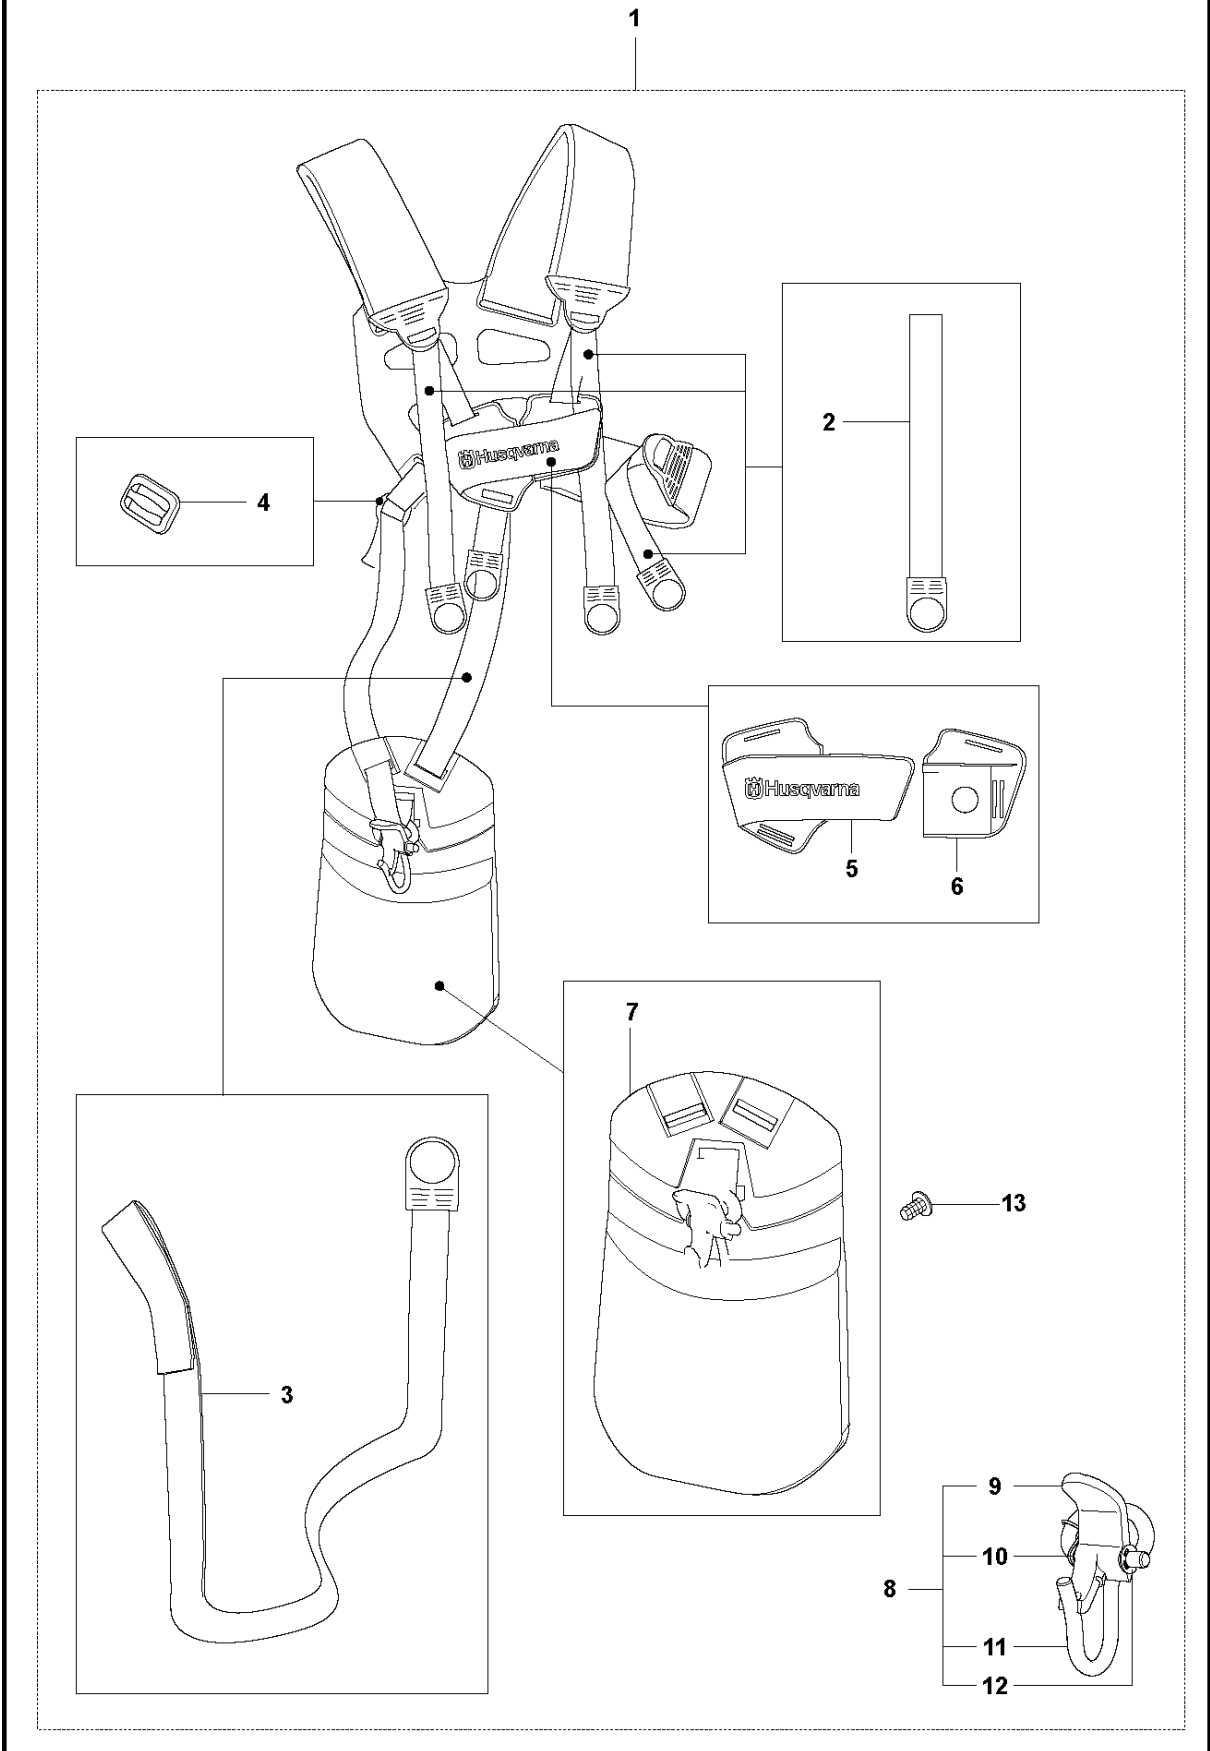

S Duo Balance
HARNESS

HARNES

326 RJX, from 2009-05

Ref	Part no.	Description	Remark	Qty	Kit
1	537 27 57-01	HARNES		1	
1	537 27 57-03	HARNES	US	1	1
2	503 99 61-01	BAND		3	1
3	503 99 61-03	BAND		1	1
4	537 11 35-01	RETAINER		1	1
5	537 28 84-01	FRONT PIECE		1	1
6	537 28 83-01	FRONT PIECE		1	1
7	537 27 59-01	HIP PAD		1	1
8	502 02 28-01	HOOK		1	1
9	502 02 30-02	LOCK		1	1,8
10	502 02 38-01	SPRING		1	1,8
11	502 02 29-02	HOOK		1	1,8
12	735 31 09-20	E-CLIP		1	1,8
13	537 17 54-01	HIP PAD		3	1