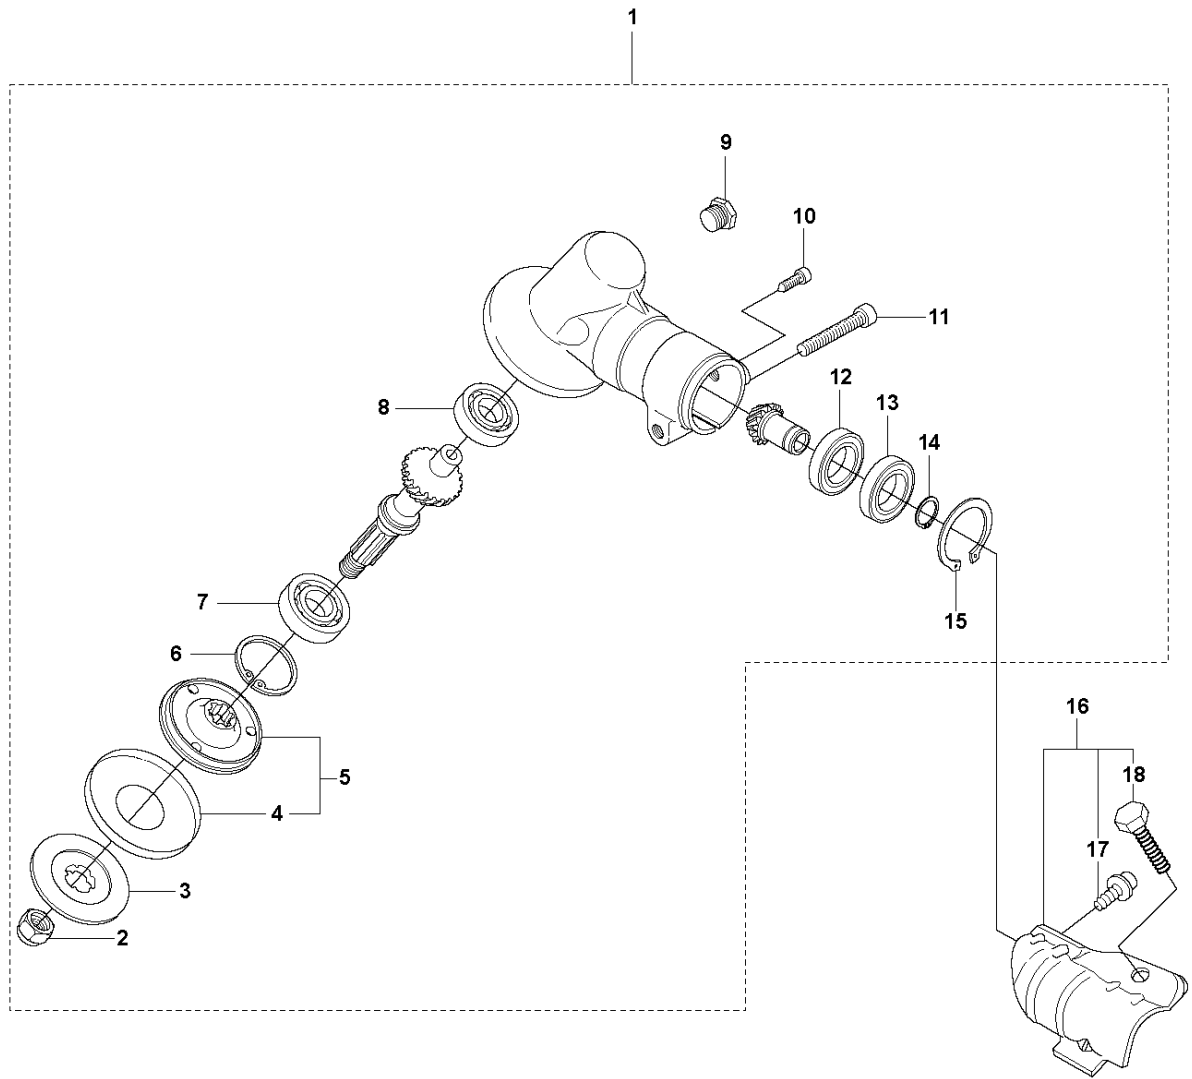

A 326LS, Lx, LDx, Rx, RJx
BEVEL GEAR

BEVEL GEAR

326 RJX, from 2009-05

Ref	Part no.	Description	Remark	Qty	Kit
1	537 33 38-02	BEVEL GEAR		1	
2	503 85 63-01	NUT		1	1
3	537 28 56-01	SUPPORT FLANGE		1	1
4	537 29 26-01	CUP		1	1
5	537 23 49-01	DRIVER ASSY		1	1
6	735 31 28-10	CIRCLIP		1	1
7	503 25 24-01	BALL BEARING		1	1
8	738 21 98-00	BALL BEARING		1	1
9	503 20 15-01	SCREW IHHM		1	1
10	503 20 14-12	SCREW IHSCFMO		1	1
11	503 20 07-25	SCREW IHSCFM		1	1
12	738 21 99-00	BALL BEARING		1	1
13	738 21 99-02	BALL BEARING		1	1
14	735 31 11-00	CIRCLIP		1	1
15	735 31 25-10	CIRCLIP		1	1
16	574 30 69-01	CLAMP		1	
17	503 20 07-12	SCREW IHSCFM		1	16
18	725 23 70-51	SCREW		1	16