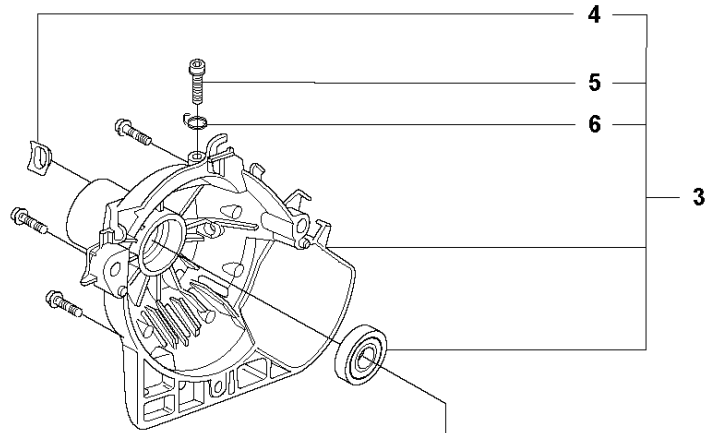

M 326LS, Lx, LDx, Rx, RJx
CRANK CASE

CRANKCASE

326 RJX, from 2009-05

Ref	Part no.	Description	Remark	Qty	Kit
1	537 30 96-01	COMPRESSION SLEEVE		1	
2	503 21 68-25	SCREW IHSCFT		2	1
3	537 04 12-07	CLUTCH COVER		1	
4	537 42 50-01	PROTECTIVE PLATE		1	3
5	503 20 03-16	SCREW IHSCFM	M5x16	1	3
6	537 07 36-01	SPRING		1	3
7	537 08 52-03	CRANKCASE		1	
8	537 06 69-01	GASKET CRANKCASE		1	7
9	537 08 85-01	GASKET		1	7
10	537 06 68-01	INSERT CRANKCASE		1	7
11	503 21 66-18	SCREW IHSCFT		1	7
12	503 20 03-16	SCREW IHSCFM	M5x16	8	7
13	503 21 77-16	SCREW IHSCFT		1	7
14	503 20 14-12	SCREW IHSCFMO		1	7