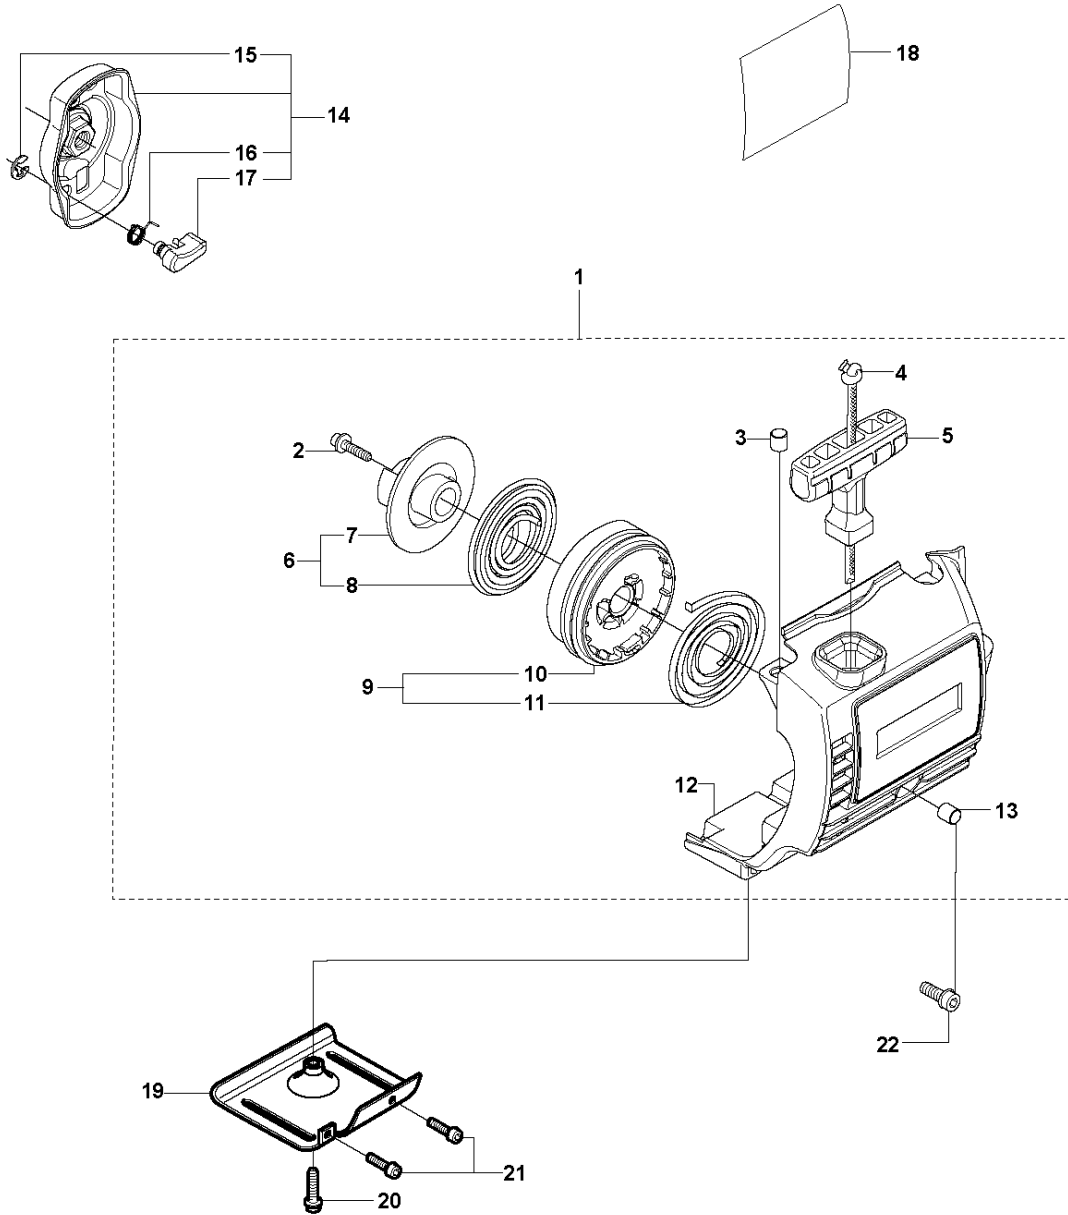

H1 326Lx, LDx, Rx, RJx
STARTER

STARTER

326 RJX, from 2009-05

Ref	Part no.	Description	Remark	Qty	Kit
1	544 07 11-02	STARTER ASSY		1	
2	503 21 77-25	SCREW IHSC T		1	1
3	537 37 93-02	SPACING SLEEVE		2	1
4	503 85 89-01	STARTER CORD		1	1
5	537 00 84-01	STARTER HANDLE		1	1
6	502 08 24-01	DRIVER		1	1
7	544 03 87-02	DRIVER		1	1
8	544 03 88-02	SPRING		1	1
9	544 16 65-01	STARTER PULLEY ASSY		1	1
10	544 03 86-01	STARTER PULLEY		1	1
11	503 85 90-01	RECOIL SPRING		1	1
12	537 41 16-01	STARTER HOUSING		1	1
13	537 37 93-02	SPACING SLEEVE		1	1
14	503 87 33-05	STARTER PAWL BRIDGE		1	
15	735 31 08-20	E-CLIP		2	14
16	503 87 36-01	SPRING		2	14
17	503 87 35-02	STARTER PAWL		2	14
18	537 35 34-31	LABEL		1	
18	537 35 34-33	LABEL	326Lx	1	
18	537 35 34-32	LABEL	326Rx	1	
18	537 35 34-34	LABEL	326LDx	1	
19	537 03 41-01	PROTECTIVE PLATE	326RJx	1	
20	503 20 03-16	SCREW IHSCFM		1	
21	503 21 66-18	SCREW IHSC T		1	
22	503 21 68-20	SCREW IHSCFT		1