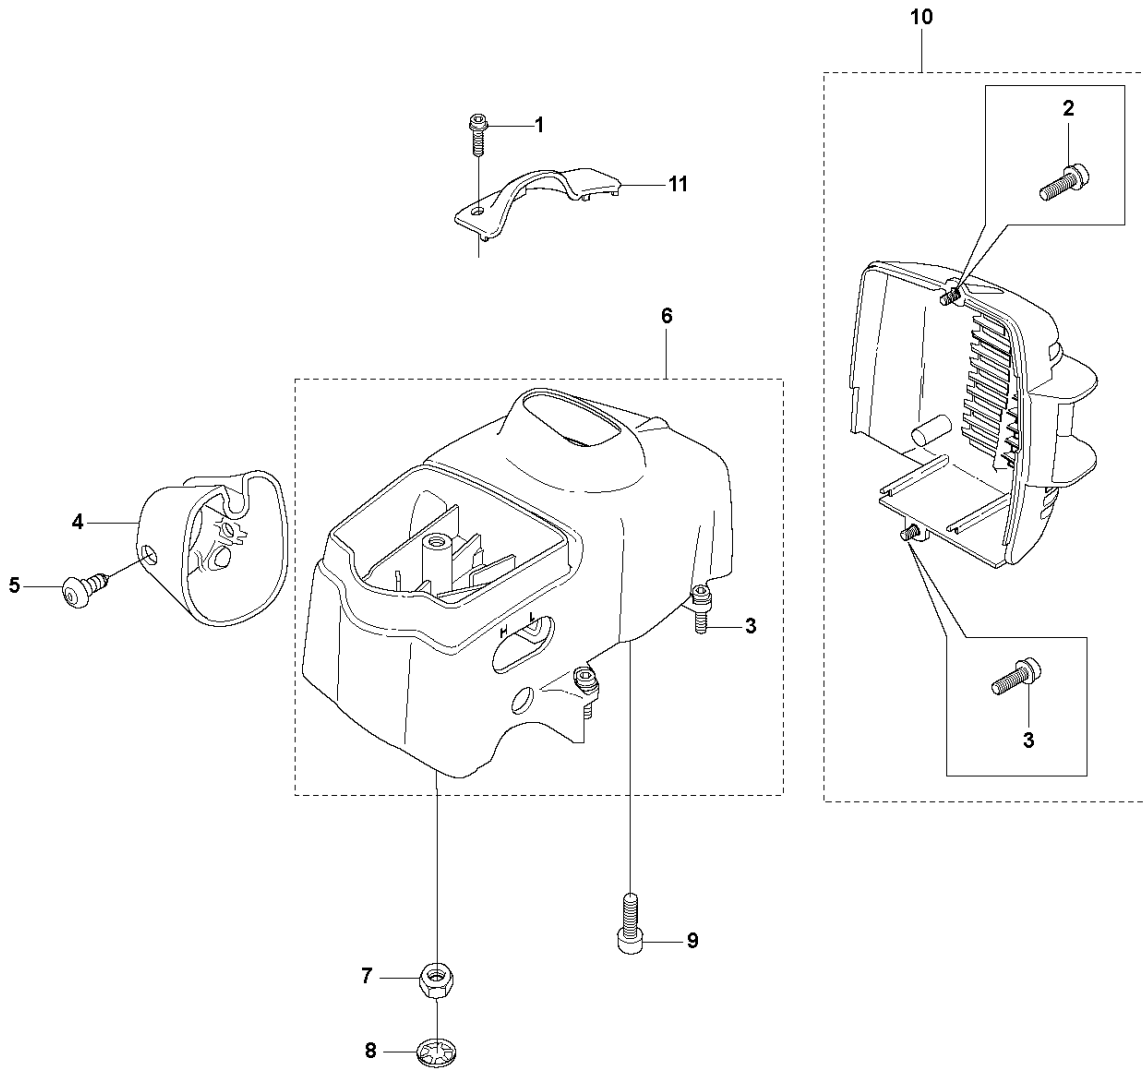

F2 326LS, Lx, LDx, Rx, RJx
COVERS

COVER

326 RJX, from 2009-05

Ref	Part no.	Description	Remark	Qty	Kit
9	503 21 71-16	SCREW IH SCT		1	
7	503 22 24-01	LOCKING NUT		1	
5	503 96 13-01	SCREW	326Rx	2	
4	503 97 21-01	COVER	326Rx	1	
6	537 06 61-03	CYLINDER COVER	captive screws	1	
10	537 06 65-02	HEAT PROTECTOR		1	
11	537 10 44-01	ARM PROTECTION			
8	544 90 85-01	WASHER		1	
3	574 47 70-03	SCREW IH SCFMO	captive screws M5x16	4	6, 10
1	503 21 35-12	SCREW CCRPANT		1	
2	574 18 15-01	SCREW IH SCFTO		1	10