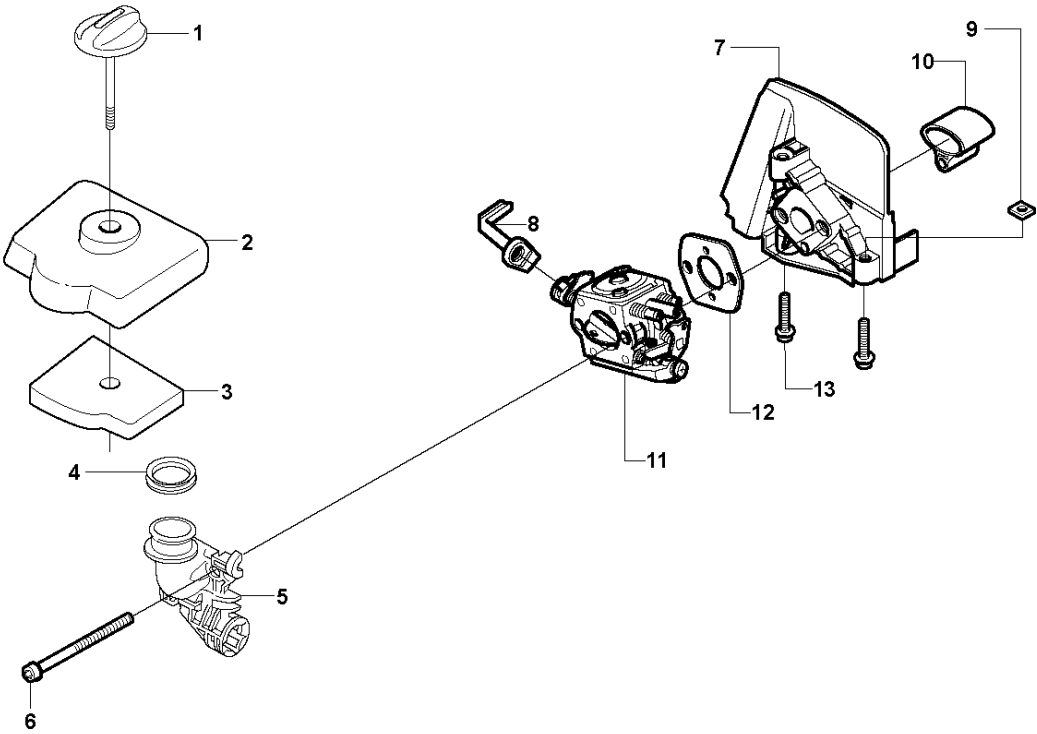

G 326LS, Lx, LDx, Rx, RJx
CARBURETOR & AIR FILTER

CARBURETOR & AIR FILTER

326 RJX, from 2009-05

Ref	Part no.	Description	Remark	Qty	Kit
1	537 21 32-10	KNOB		1	
2	537 06 63-02	FILTER COVER		1	
3	537 14 31-01	AIR FILTER ASSY		1	
4	740 68 11-21	V-RING		1	
5	537 05 78-01	BRACKET		1	
6	503 21 75-50	SCREW IHSCFT		2	
7	503 91 09-01	INSULATION WALL		1	
8	503 96 25-01	CHOKE CONTROL		1	
9	503 22 65-04	SQUARE NUT		2	
10	503 94 26-01	INLET PIPE		1	
11	503 28 34-01	CARBURETTOR	Zama C1Q-EL24 (Not for US)	1	
11	576 01 98-01	CARBURETTOR	Hualong HQ-2 (Only option for US)	1	
12	503 49 71-01	GASKET		1	
13	503 20 03-25	SCREW IHSCFM		2